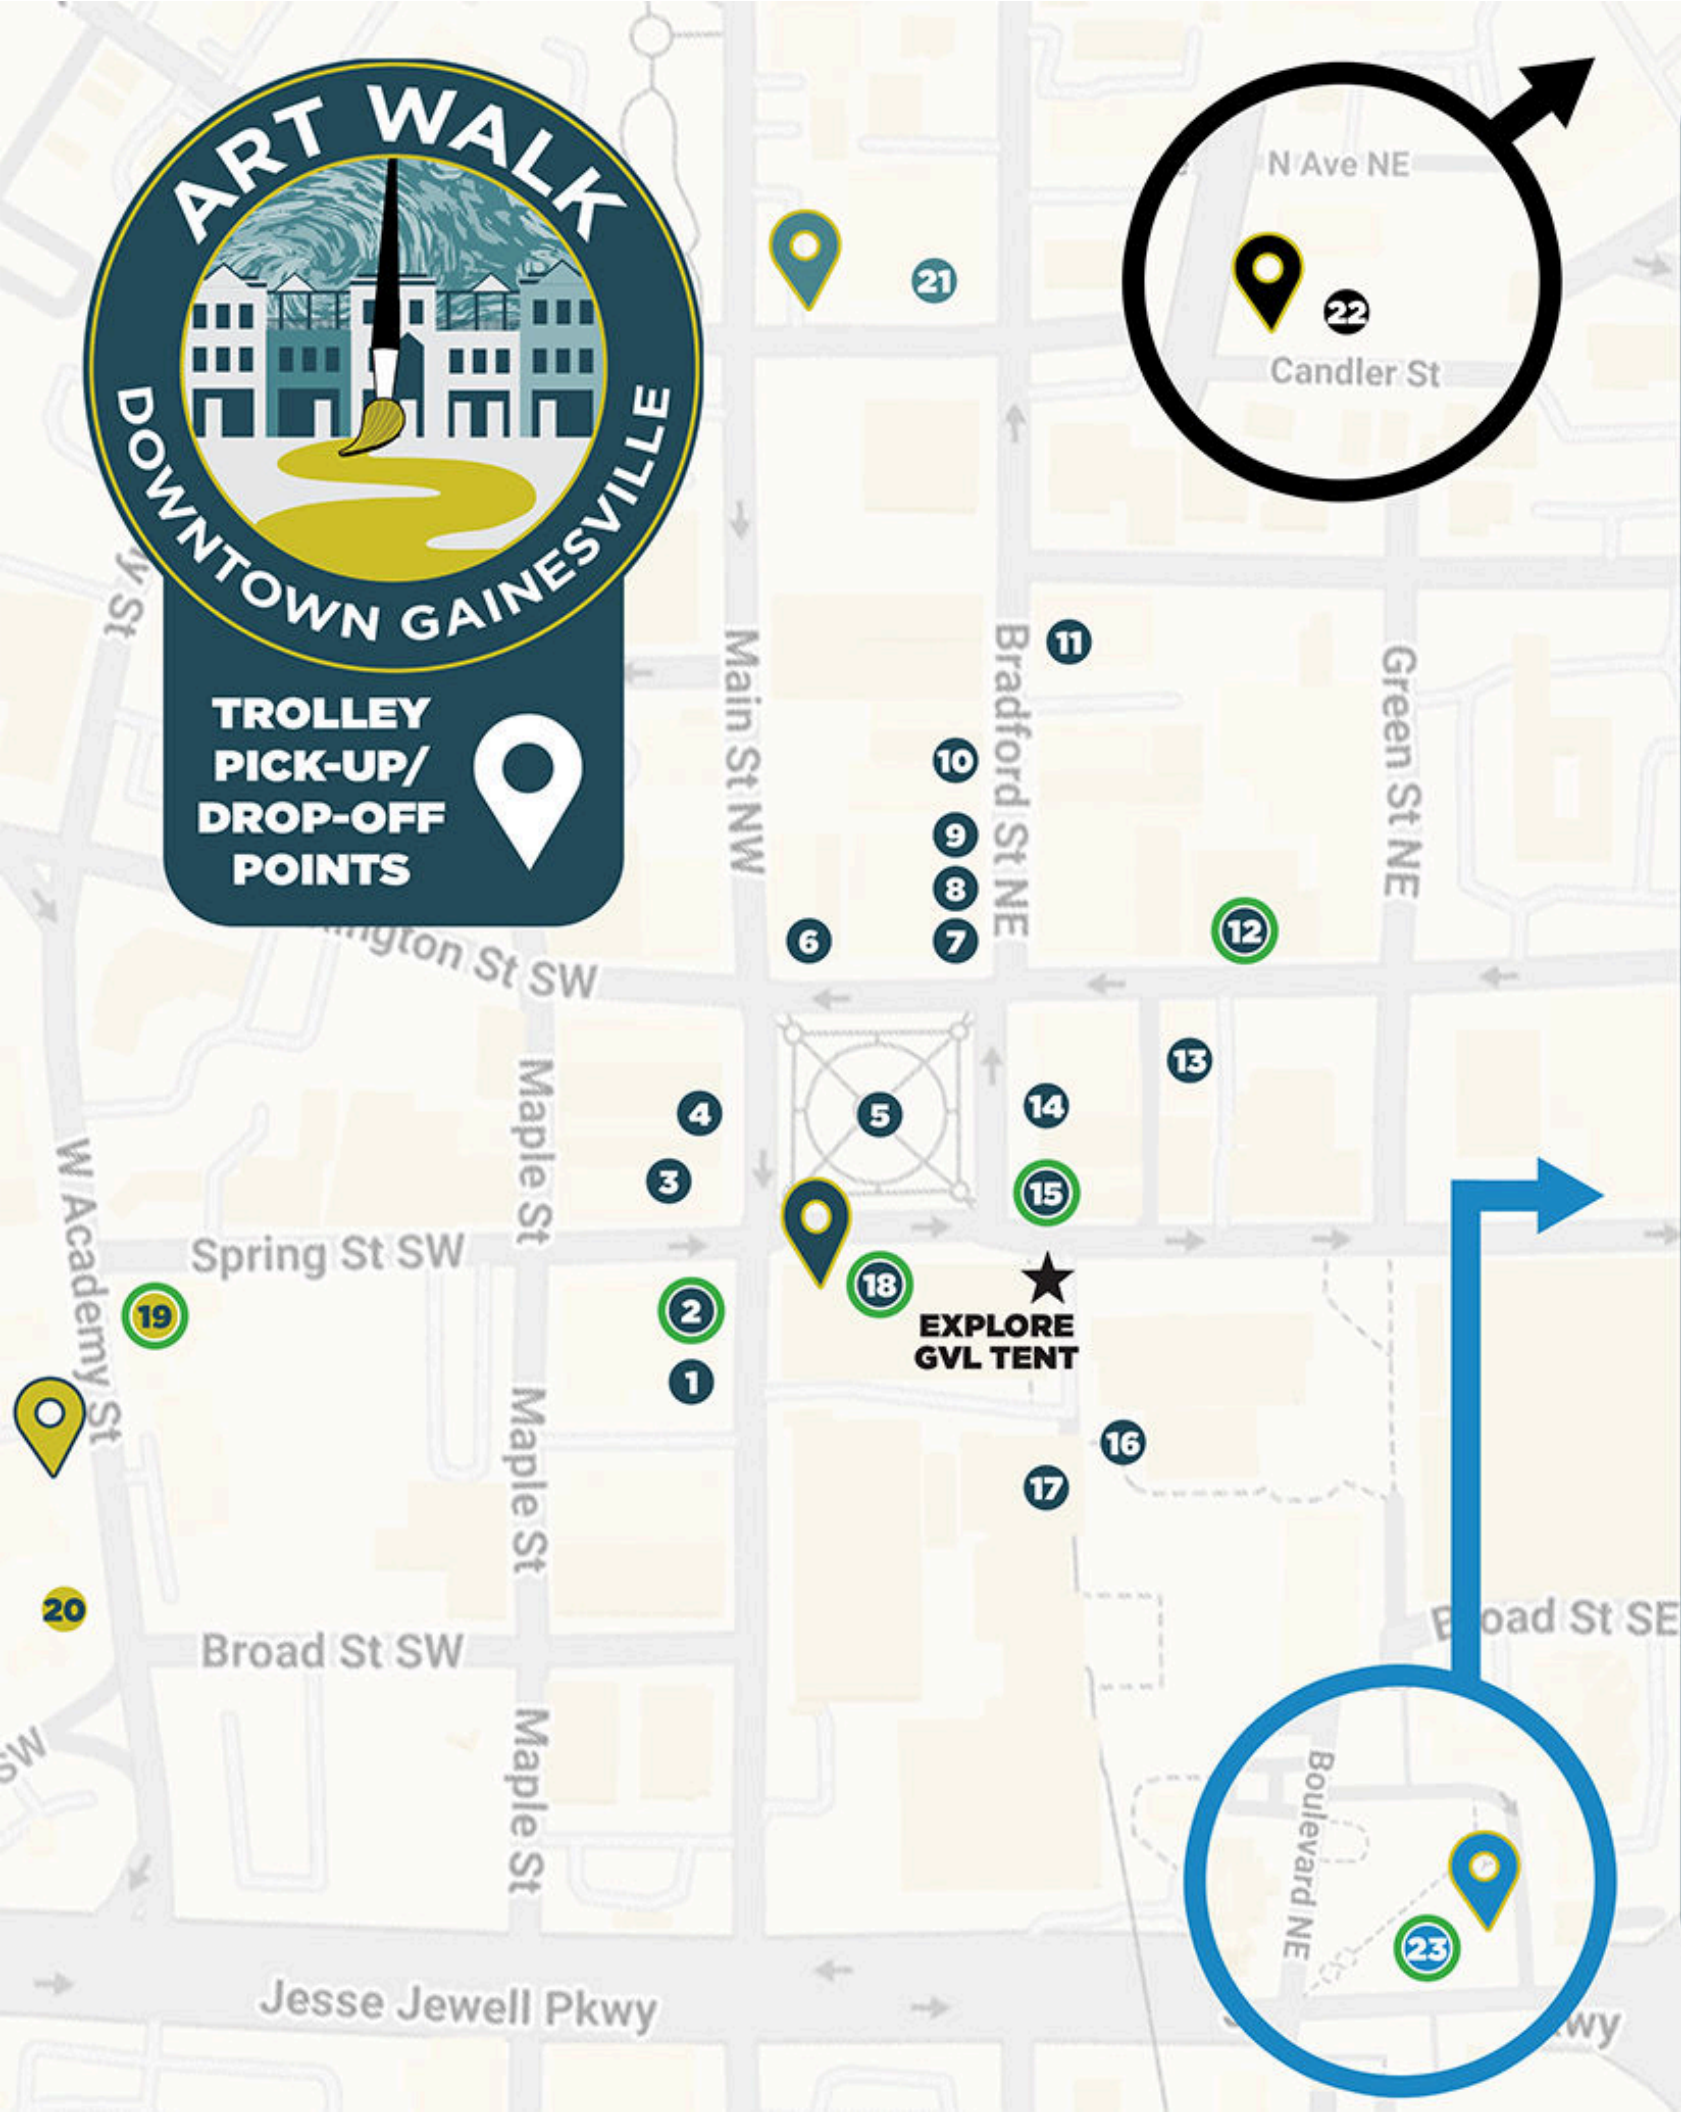

- **1 - LUNA'S**
  Elizabeth Bame
- **2 - HUNT TOWER**
  Tyler Puckett | McCree Simmons
  Keith Rooks | Evelyn Harris
  Harper Everett | Genesis Romero
  Public Art Unveiling | Ed Heck Show
- **3 - GALLERY ON THE SQUARE**
  Anne Brodie Hill | Ann Alexander
  Ann Goble | Leigh-Anne O'Brien
  Lydia Ferguson | Joyce Hornor
  Connie Lynn Reilly | Paula Hoffman
  Patricia Fabian | Jane Hemmer
  Shannon Hughs | Shirley Seguin
  Pam Kohler-Camp
- **4 - CALEDONIA PROPERTIES**
  Mark Redman
- **5 - GAINESVILLE SQUARE**
  Amy Jackson | Argelis Almonte
  Jennifer Caputo | Britt (Brittany) Huff
  UNG Student Booth | Meggie Dant Friend
  Gabbi Cook | Wendy Medrano
- **6 - RAHAB'S ROPE**
  Vanessa Kahn | Maria Callison
- **7 - OCCASIONS FLORIST**
  Carrie Hullar | Patty Lawson
- **8 - SIDECAR SMOOTHIES**
  Gracie Jeffords
- **9 - MEADOWLARK COFFEE**
  Joe Vierthaler
- **10 - MOE'S RECORD SHOP**
  Ryan Nicholson | Feral Print Co.
- **11 - CENTRO**
  Ana Góngora | Diane Packard
- **12 - AVALOO HEMP SHOP**
  Imani Green | Lauren Erwin
  Ames Cook | Lilith Jenovax
- **13 - ENEMIES OF THE AVERAGE**
  Ginny Early | Puck Saindon
  MaryK Matelski
- **14 - AVOCADOS**
  Anna Hinson
- **15 - DOWNTOWN DRAFTS**
  RoSharon Dent | Shelley Hassel
  Dave Attonito | Chris Hobe
- **16 - THE DRAGON INTERACTIVE ART**
  Victoria Armour
  Sarah Claussen (GHS Honors Society)
- **17 - BRENAU DOWNTOWN CENTER**
  Madia Cooper-Ashirifi (Brenau Dance)
- **18 - RENAISSANCE GALLERY**
  Brenau Alumni Artist Meet & Greet from
  5-7 pm
- **19 - SMITHGALL ARTS CENTER**
  Emily Serrano | Kelley Chambers
  Jennifer Lineberry | Lester Martin
  Estelle Stalinescu | Chloe Chadwick
  Lupita Sosa-Smith Mexican Ballet - 5 pm
  Johnson High School Band - 6:30 pm
- **20 - PURPLE HOUSE GALLERIES**
- **21 - OCC ANTIQUES**
  Sara Oakley | Nancy Lawalin
  Lisa Pirkle | MaryEllen Waldron
  Nan Carvell
- **22 - QUINLAN VISUAL ARTS CENTER**
- **23 - BRENAU MAIN CAMPUS**
  Sellars Gallery | Presidents Gallery
  Pearce Auditorium - Fashion Show at
  6:00 pm