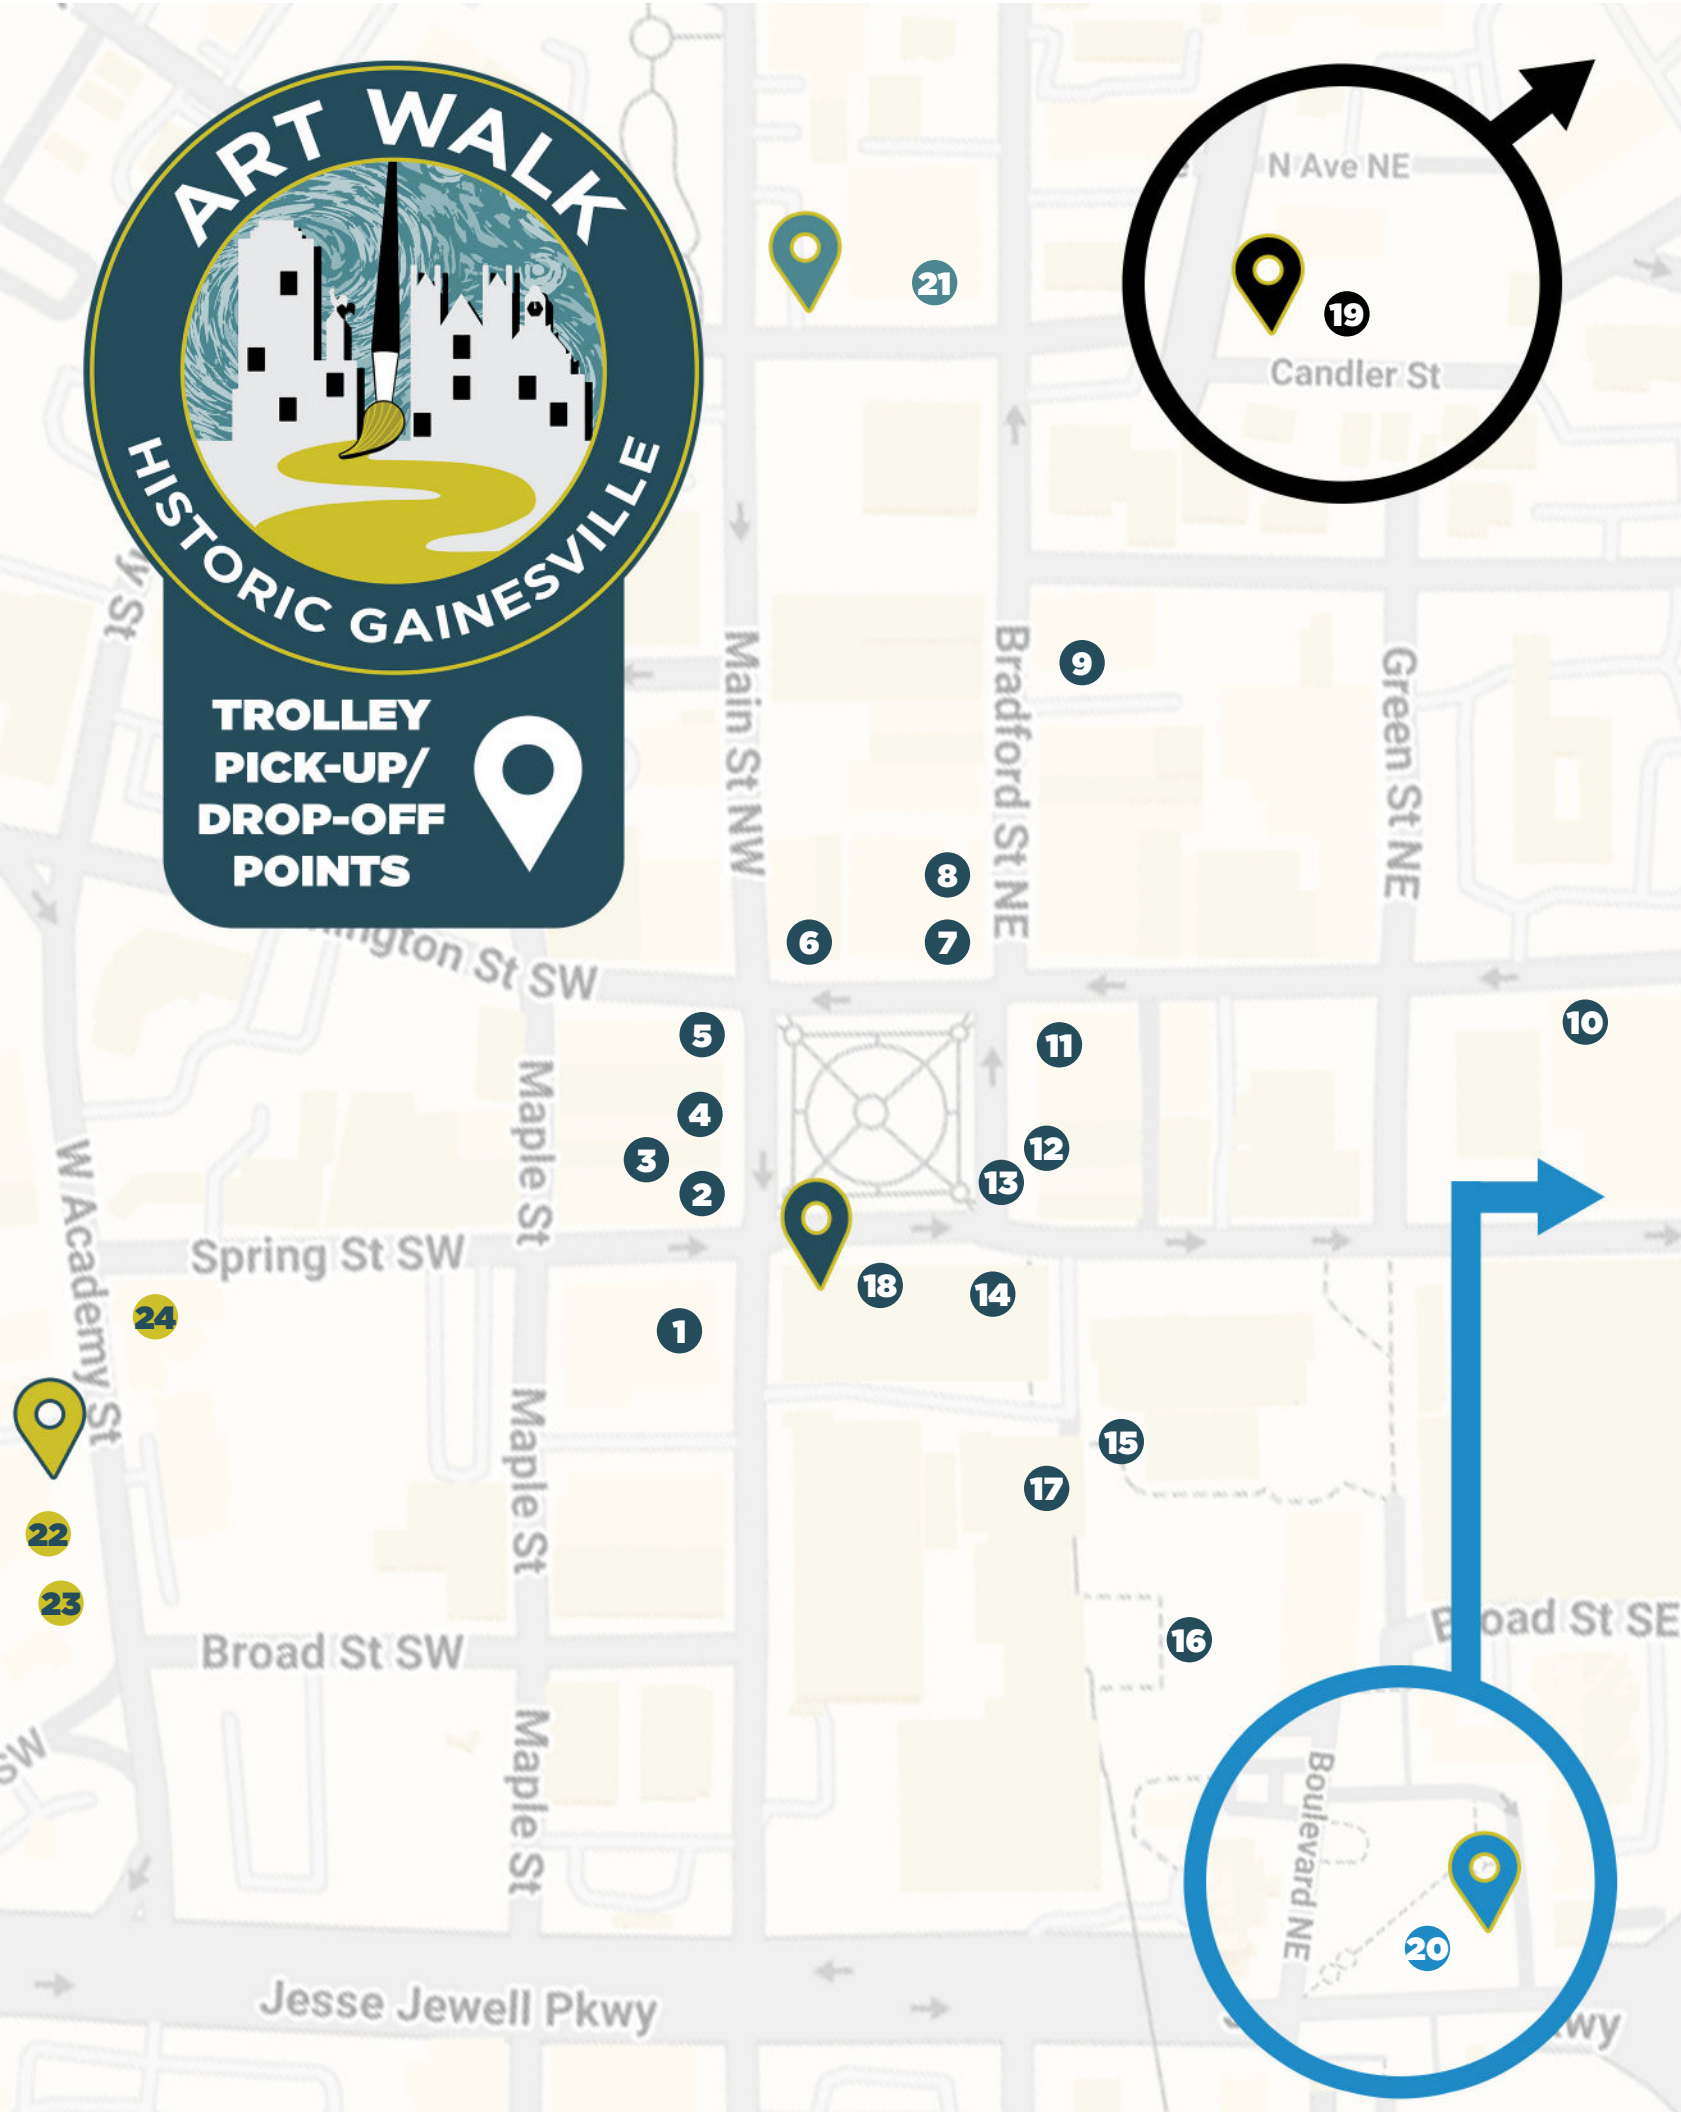

- **1 - HUNT TOWER**
  Kendall Cargill, Bethanie Loudermilk, Michael Parks, Amber Ames Cook, McCree Simmons, Tyler Puckett, Public Art Unveiling
- **2 - CORK IT**
  Ana Gongora, Kennison Blackerby, Sherri Bassham.
- **3 - GALLERY ON THE SQUARE**
  Ann Alexander, Patricia Fabian, Ann Goble, Jane Hemmer, Anne Brodie Hill, Paula Hoffman, Joyce Hornor, Shannon Hughs, Pam Kohler-Camp, Connie Lynn Reilly, Shirley Seguin
- **4 - THE STAG (ANTLER ROOM - UPSTAIRS)**
  Meggie Dant Friend, LeAnne White
- **5 - THRIVE COWORKING**
  Mateo Penado
- **6 - RAHAB'S ROPE**
  Maria Callison, Jessica Drexler
- **7 - OCCASIONS FLORIST**
  Annie Lidback, Carrie Hullar
- **8 - MEADOWLARK COFFEE**
  Patty Lawson
- **9 - CENTRO**
  Esmeralda Paez
- **10 - COURTYARD MARIOTT**
  Mark Holmes, Megan Terrell
- **11 - ATL ADDICTIONS**
  Christopher Hobe
- **12 - DOWNTOWN DRAFTS**
  Keith Rooks, Lauren Erwin, Shelley Hassel
- **13 - HALL CO. LAW LIBRARY**
  Isabel Chavez
- **14 - RENAISSANCE PARK (NEAR COTTO)**
  Cheryl Ritzel, Diane Packard
- **15 - THE DRAGON**
  Veronica Martin, Laura Tucker, Michael Mills: En Plein Air Professional Artist, 5 pm: Local High School Students
- **16 - ROOSEVELT SQUARE**
  Dusti Joyner, Kat von Hacke, Brenau Dance Live Sculptures, Gainesville Ballet
- **17 - BRENAU DOWNTOWN CENTER**
  Pam Workman, Group of theatre students, Brenau Dance Media
- **18 - GAINESVILLE RENAISSANCE GALLERY**
  Brenau University Galleries Pieces of Permanent Art Collection
- **19 - QUINLAN VISUAL ARTS CENTER**
  Jan Best, Sivananda Nyayapathi, Sadie Pennell
- **20 - BRENAU MAIN CAMPUS**
  Exhibitions in Sellers Gallery, the Presidents Gallery, and Pearce Auditorium. Fashion show at 6:30pm. Undergraduate exhibit, senior thesis show, and faculty and staff exhibition.
- **21 - OUT OF THE CEDAR CHEST**
  Sara Oakley, Nancy Fields, Nancy Lawalin, Nan Carvell
- **22 - DAN DAN STUDIO**
  Ann Alexander, Judy Black, Ann Goble, Neal Hughs
- **23 - PURPLE HOUSE GALLERY & FRAMING**
  Over 50 established and emerging artists
- **24 - THE SMITHGALL ARTS CENTER**
  Grace Wood, Mary Matelski, Daniel Bourdua, Paige Barton, Emily Serrano
  Habitat for Humanity hands on art project, 5 pm: Live sculpture graffiti project (Sarah Claussen), 7 pm: Johnson High School Band (Steve Giove)

New Artist
Live Art
Live Music